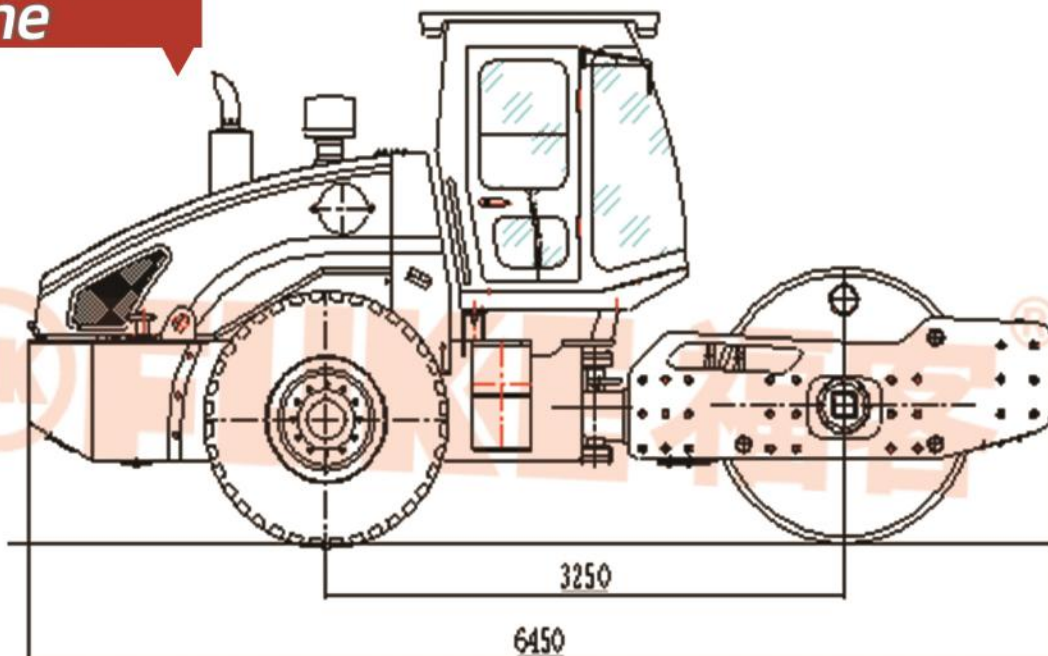

## Basic Information

Operating weight

**26000kg**

Rolling width

**2170mm**

Gradeability

**30%**

Activating force

# Outline

# Technical Specification

Operating weight	26000 kg
Rolling width	2170 mm
Activating force	430/285 KN
Vibration frequency	27/32 Hz
Theoretical amplitude of vibration	1.9/0.95 mm
Travel speed	2.9/5.8/9.5 km/h
Gradeability	30%
Diesel engine model	Yuchai
Rated rotation speed	2000 r/min
Rated power	140 kw
Overall dimensions L*W*H	6450x2430x3250 mm