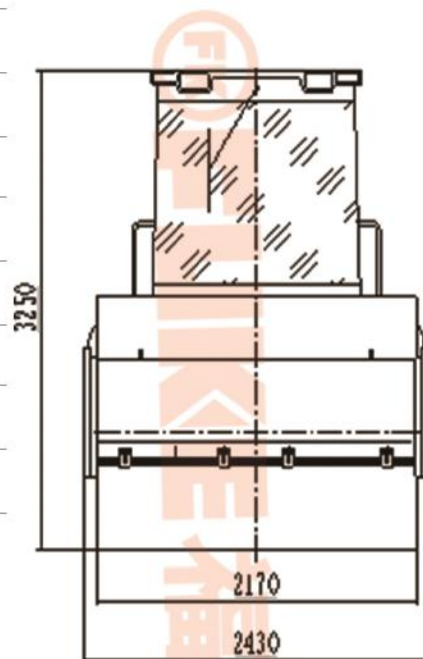

## Basic Information

Operating weight

**26000kg**

Rolling width

**2170mm**

Gradeability

**30%**

Activating force

# Technical Specification

Operating weight	26000 kg
Rolling width	2170 mm
Activating force	430/285 KN
Vibration frequency	27/32 Hz
Theoretical amplitude of vibration	1.9/0.95 mm
Travel speed	2.9/5.8/9.5 km/h
Gradeability	30%
Diesel engine model	Yuchai
Rated rotation speed	2000 r/min
Rated power	140 kw
Overall dimensions L*W*H	6450x2430x3250 mm